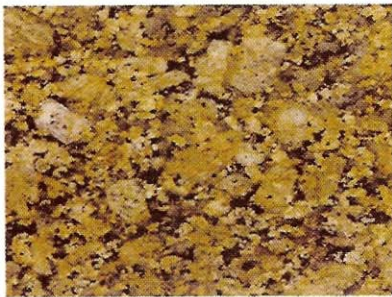

GRANITE OPTIONS

GIALLO
ORNAMENTAL

CREAMA
BORDEAUX

UBATUBA

VYARA

NEW VENETIAN
GOLD

SANTA CECILIA
CLASSIC

GIALLO FIORITO

TAN BROWN

ABSOLUTE
BLACK

BLACK PEARL

TROPIC BROWN

RENAISSANCE

WWW.RCLFING.COM

T 540-342-15148

F 540-342-1417

ACTUAL COLOR MAY VARY
FROM PRINTED SAMPLE